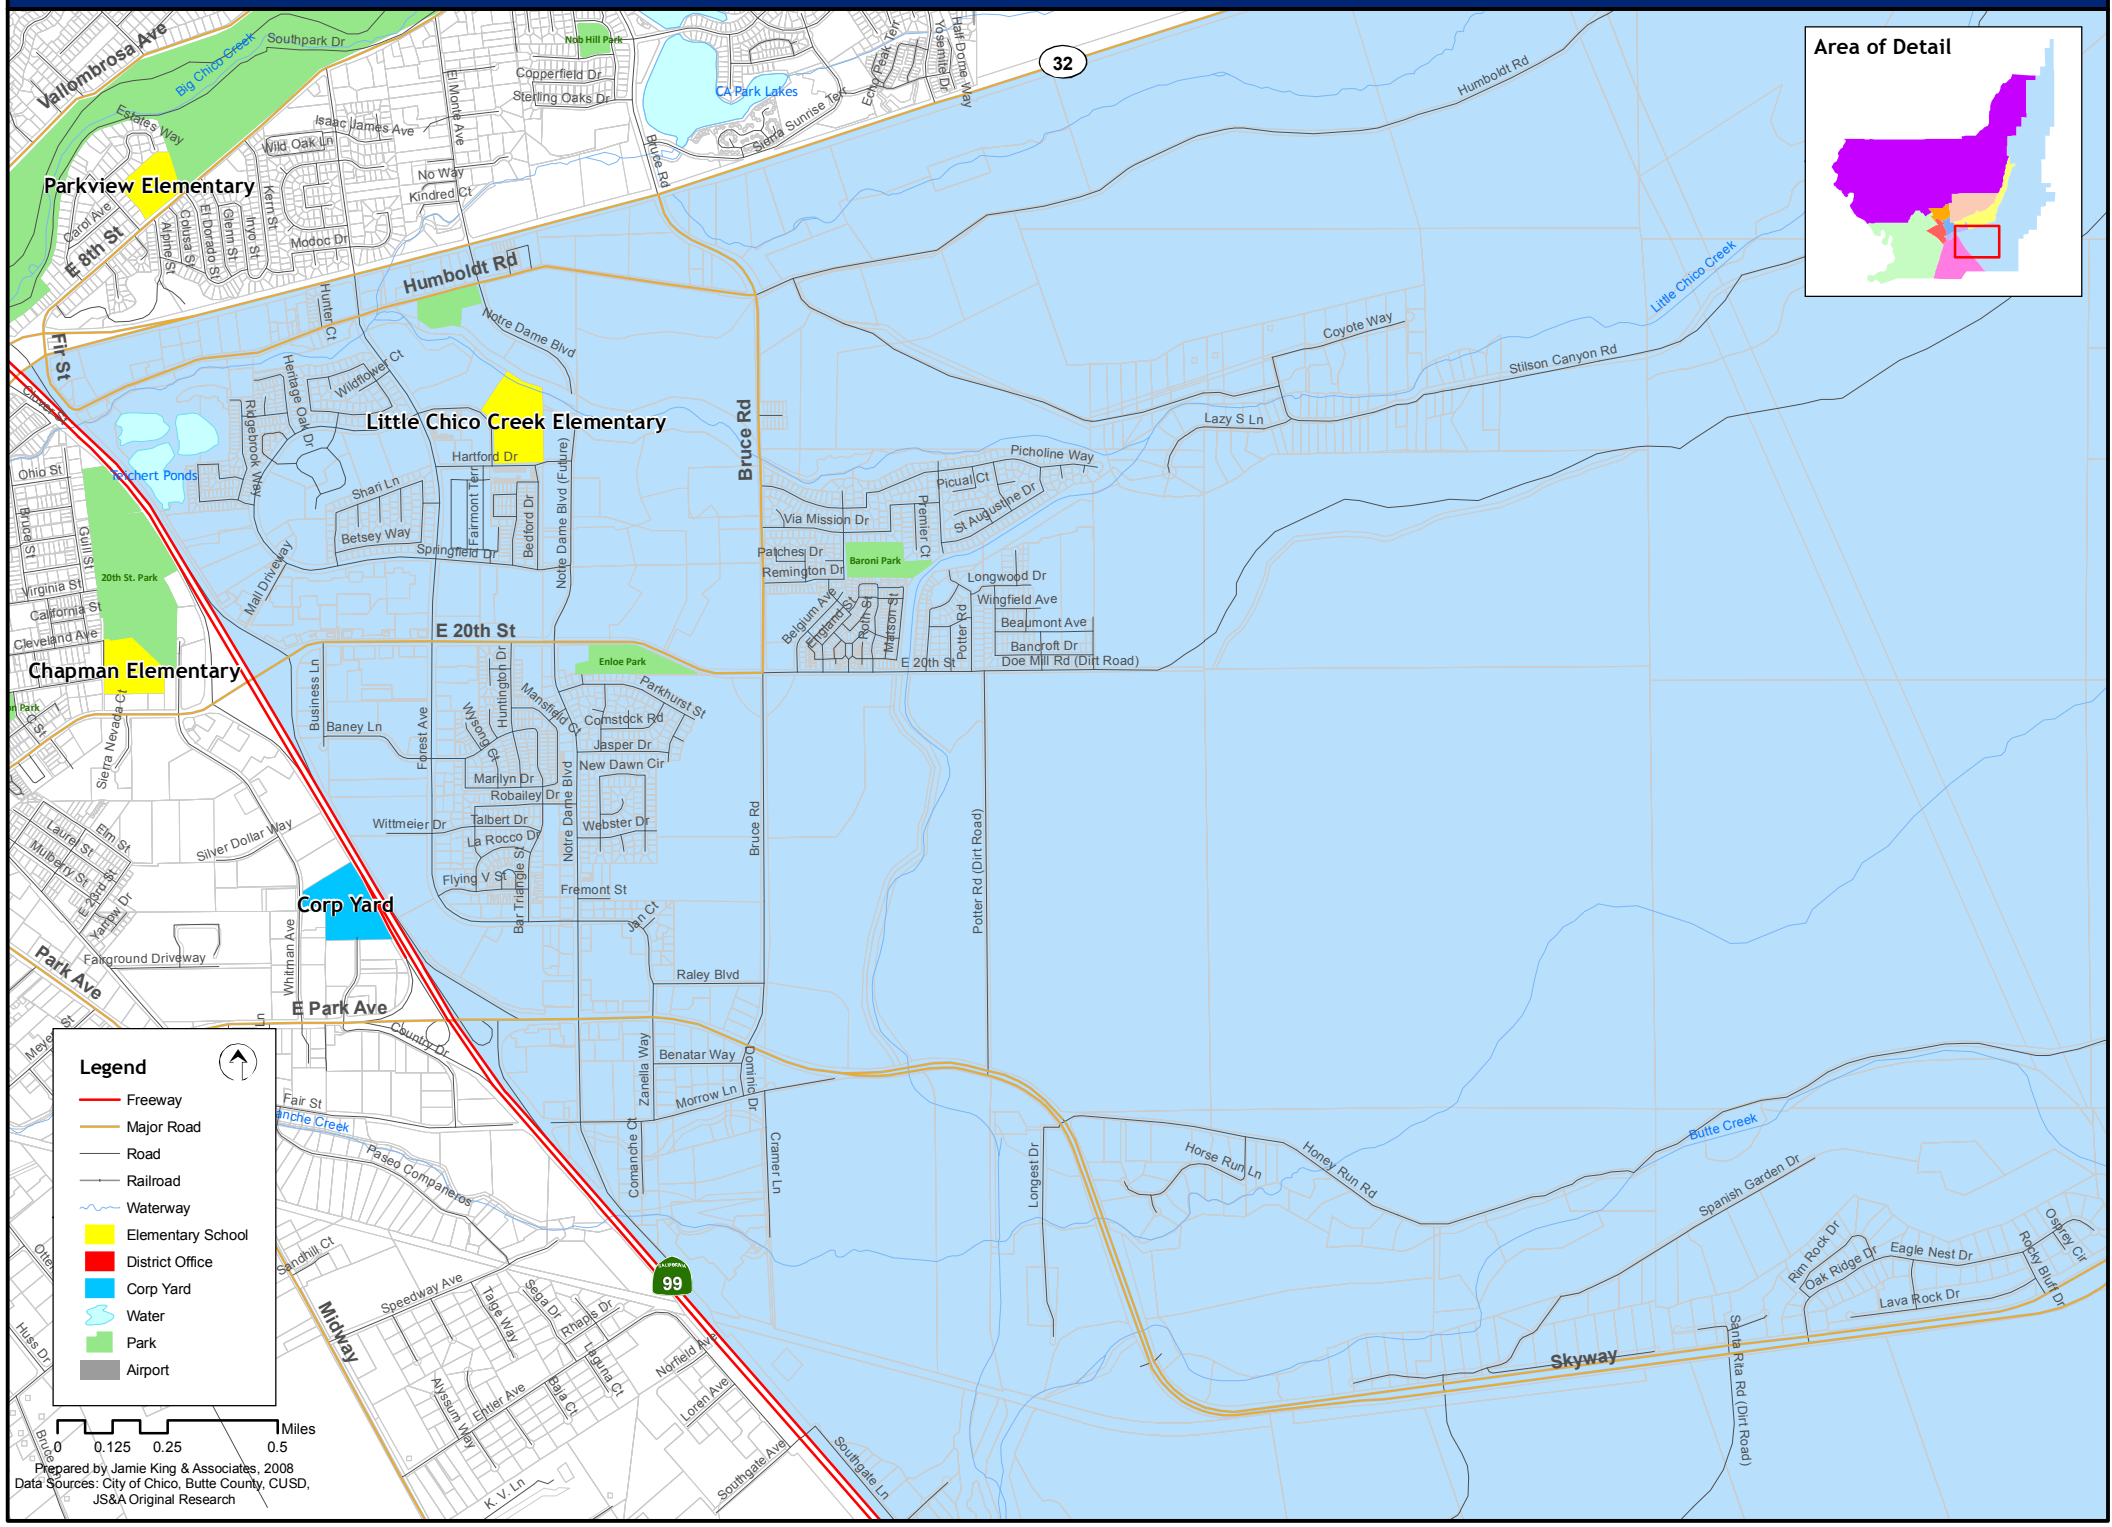

# Little Chico Creek Elementary School Attendance Area

## Chico Unified School District

**Legend**

- Freeway
- Major Road
- Road
- Railroad
- Waterway
- Elementary School
- District Office
- Corp Yard
- Water
- Park
- Airport

Prepared by Jamie King & Associates, 2008  
 Data Sources: City of Chico, Butte County, CUSD,  
 JS&A Original Research